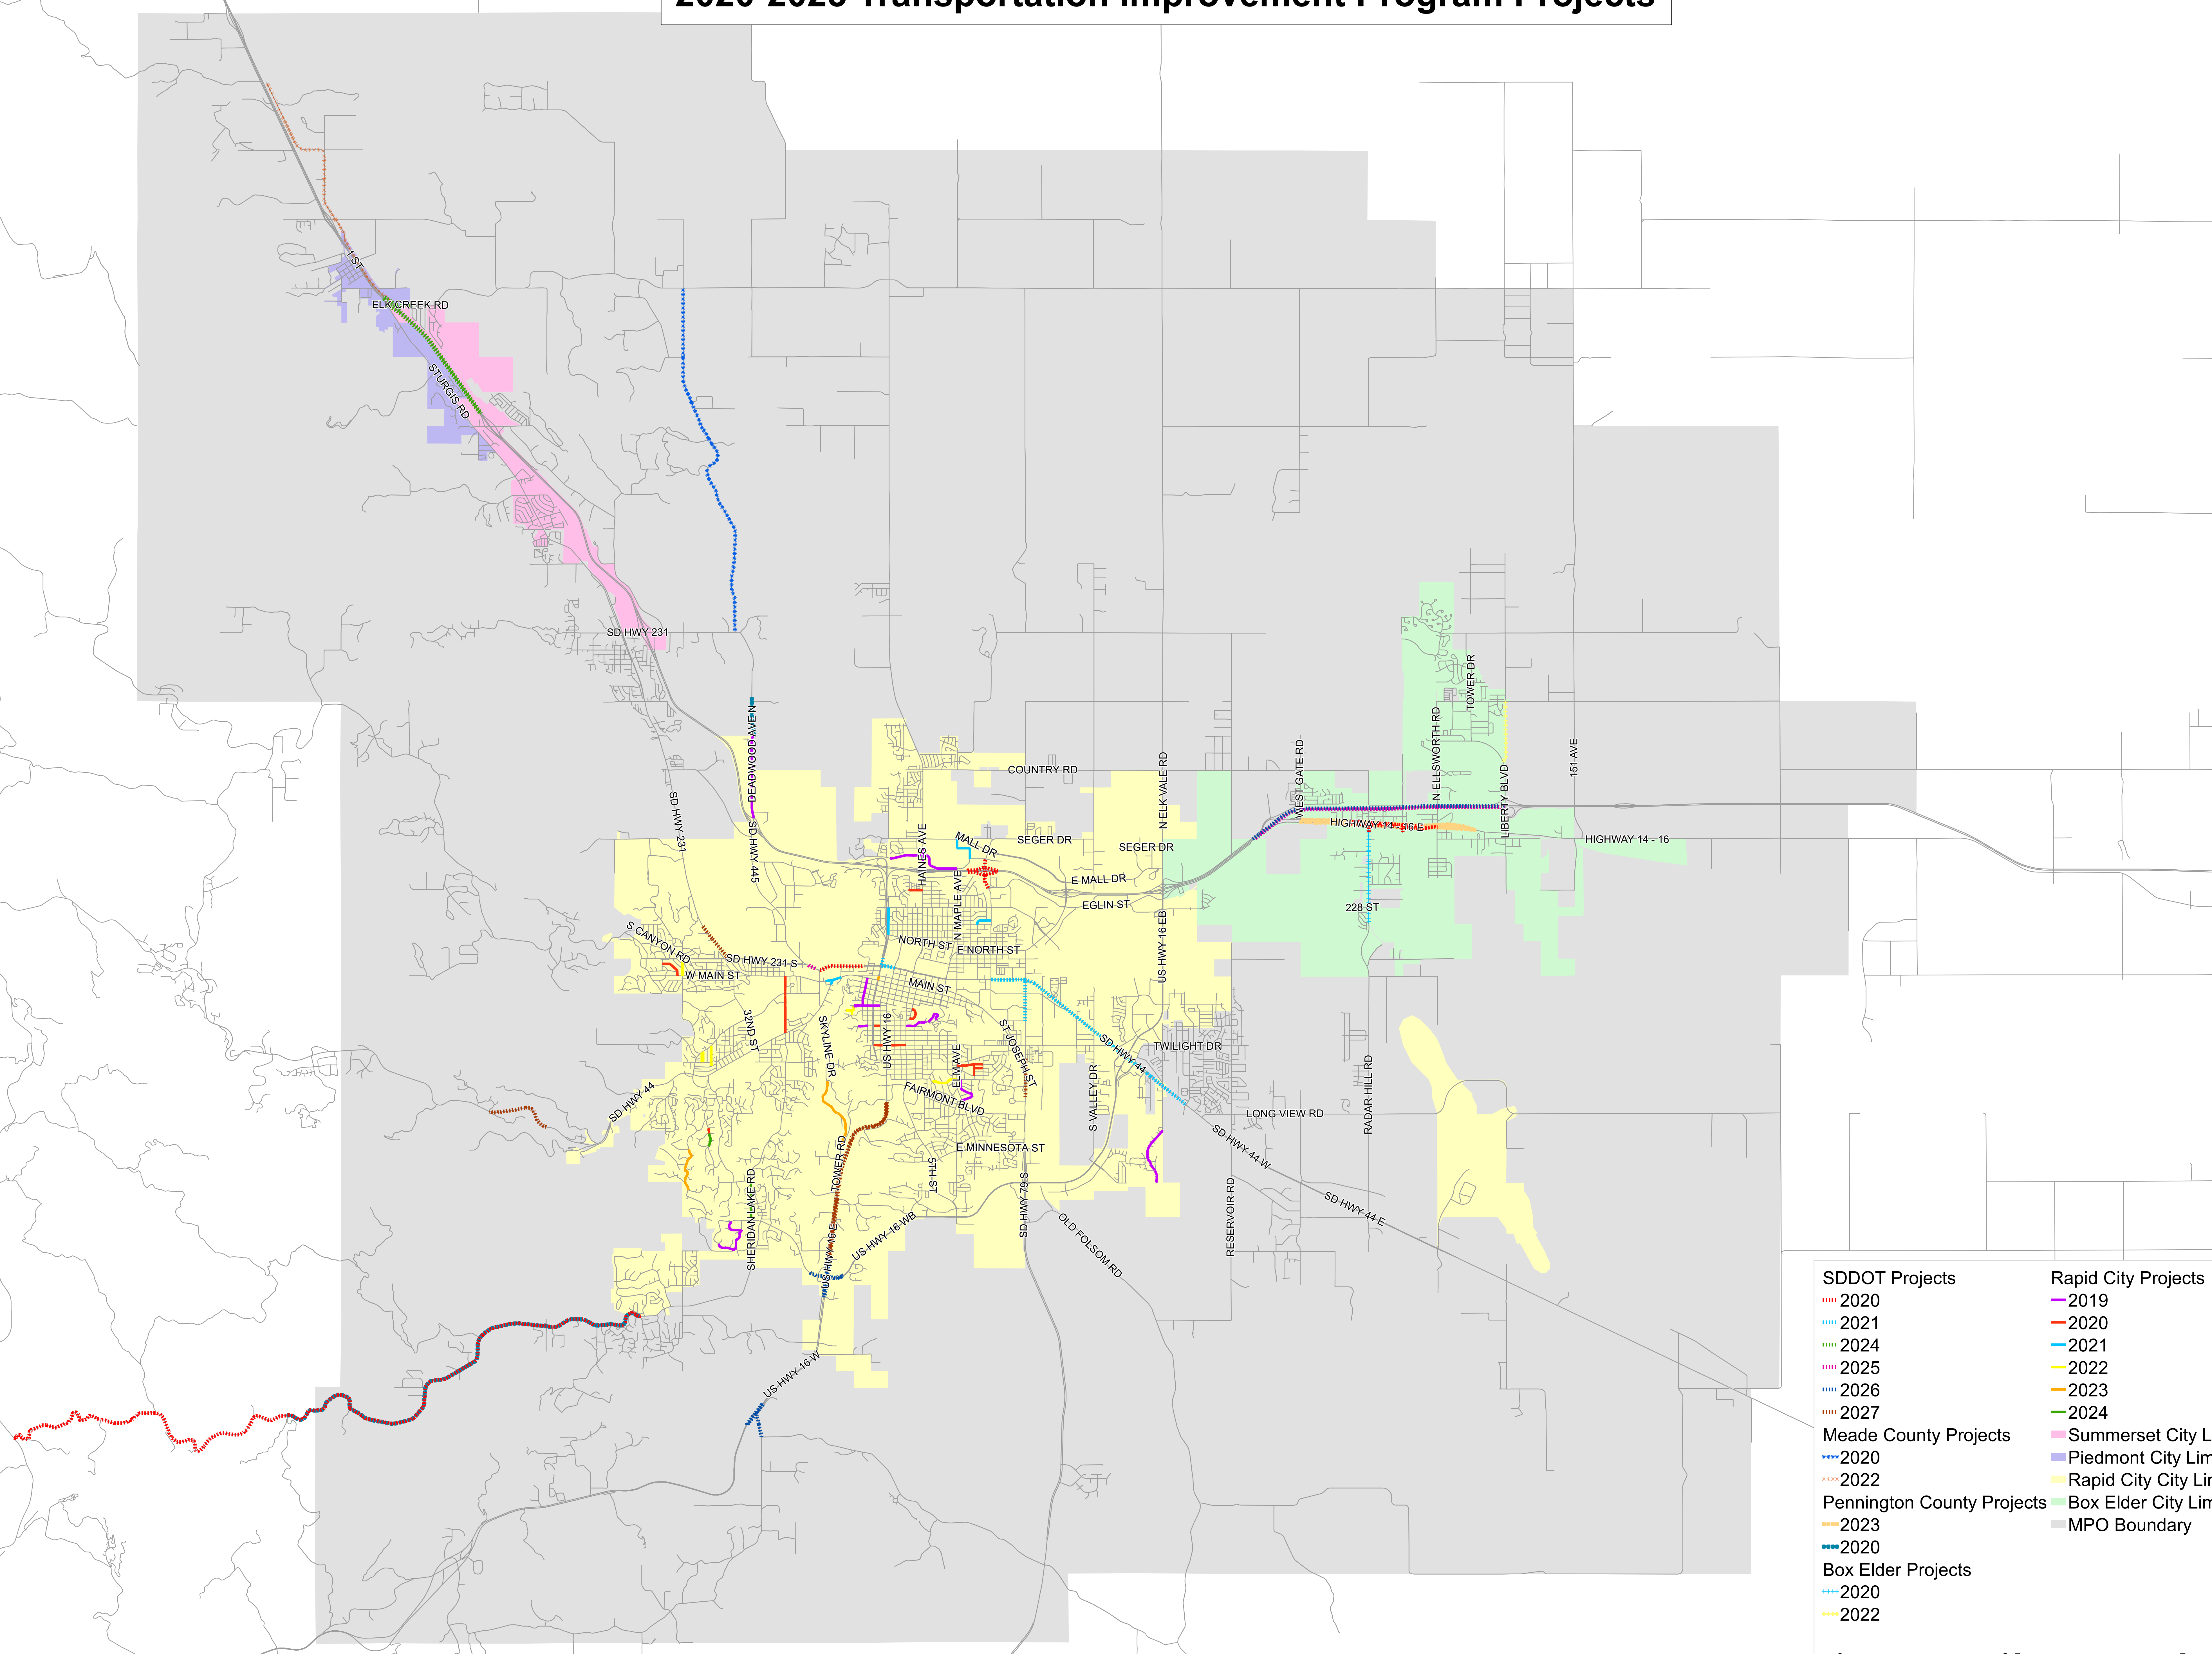

Rapid City Area Metropolitan Planning Organization 2020-2023 Transportation Improvement Program Projects

SDDOT Projects	Rapid City Projects
•••• 2020	— 2019
•••• 2021	— 2020
•••• 2024	— 2021
•••• 2025	— 2022
•••• 2026	— 2023
•••• 2027	— 2024
Meade County Projects	■ Summerset City Limits
•••• 2020	■ Piedmont City Limits
•••• 2022	■ Rapid City City Limits
Pennington County Projects	■ Box Elder City Limits
•••• 2023	■ MPO Boundary
•••• 2020	
Box Elder Projects	
•••• 2020	
•••• 2022	